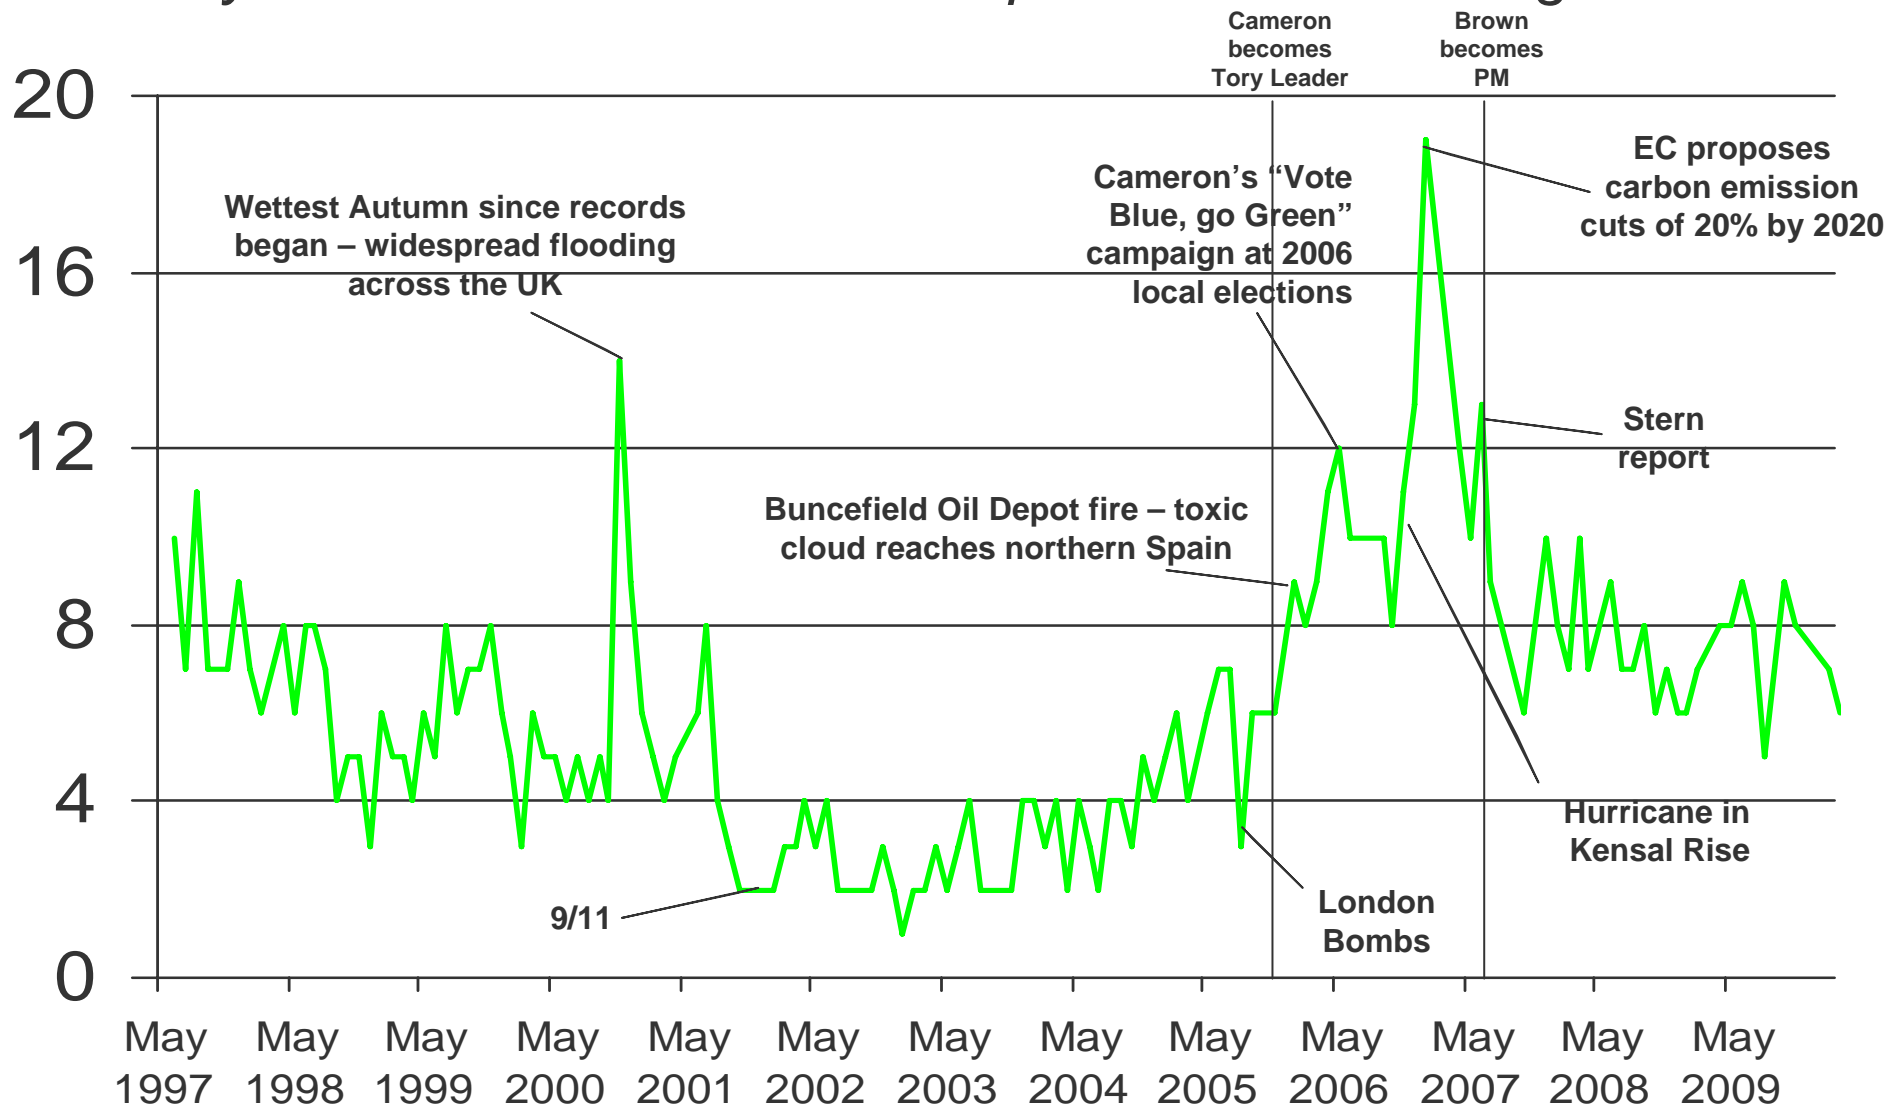

Issues Facing Britain: Pollution / Environment

What do you see as the most/other important issues facing Britain today?

Ipsos MORI Base: representative sample of c.1,000 British adults age 18+ each month, interviewed face-to-face in home

Source: Ipsos MORI Issues Index