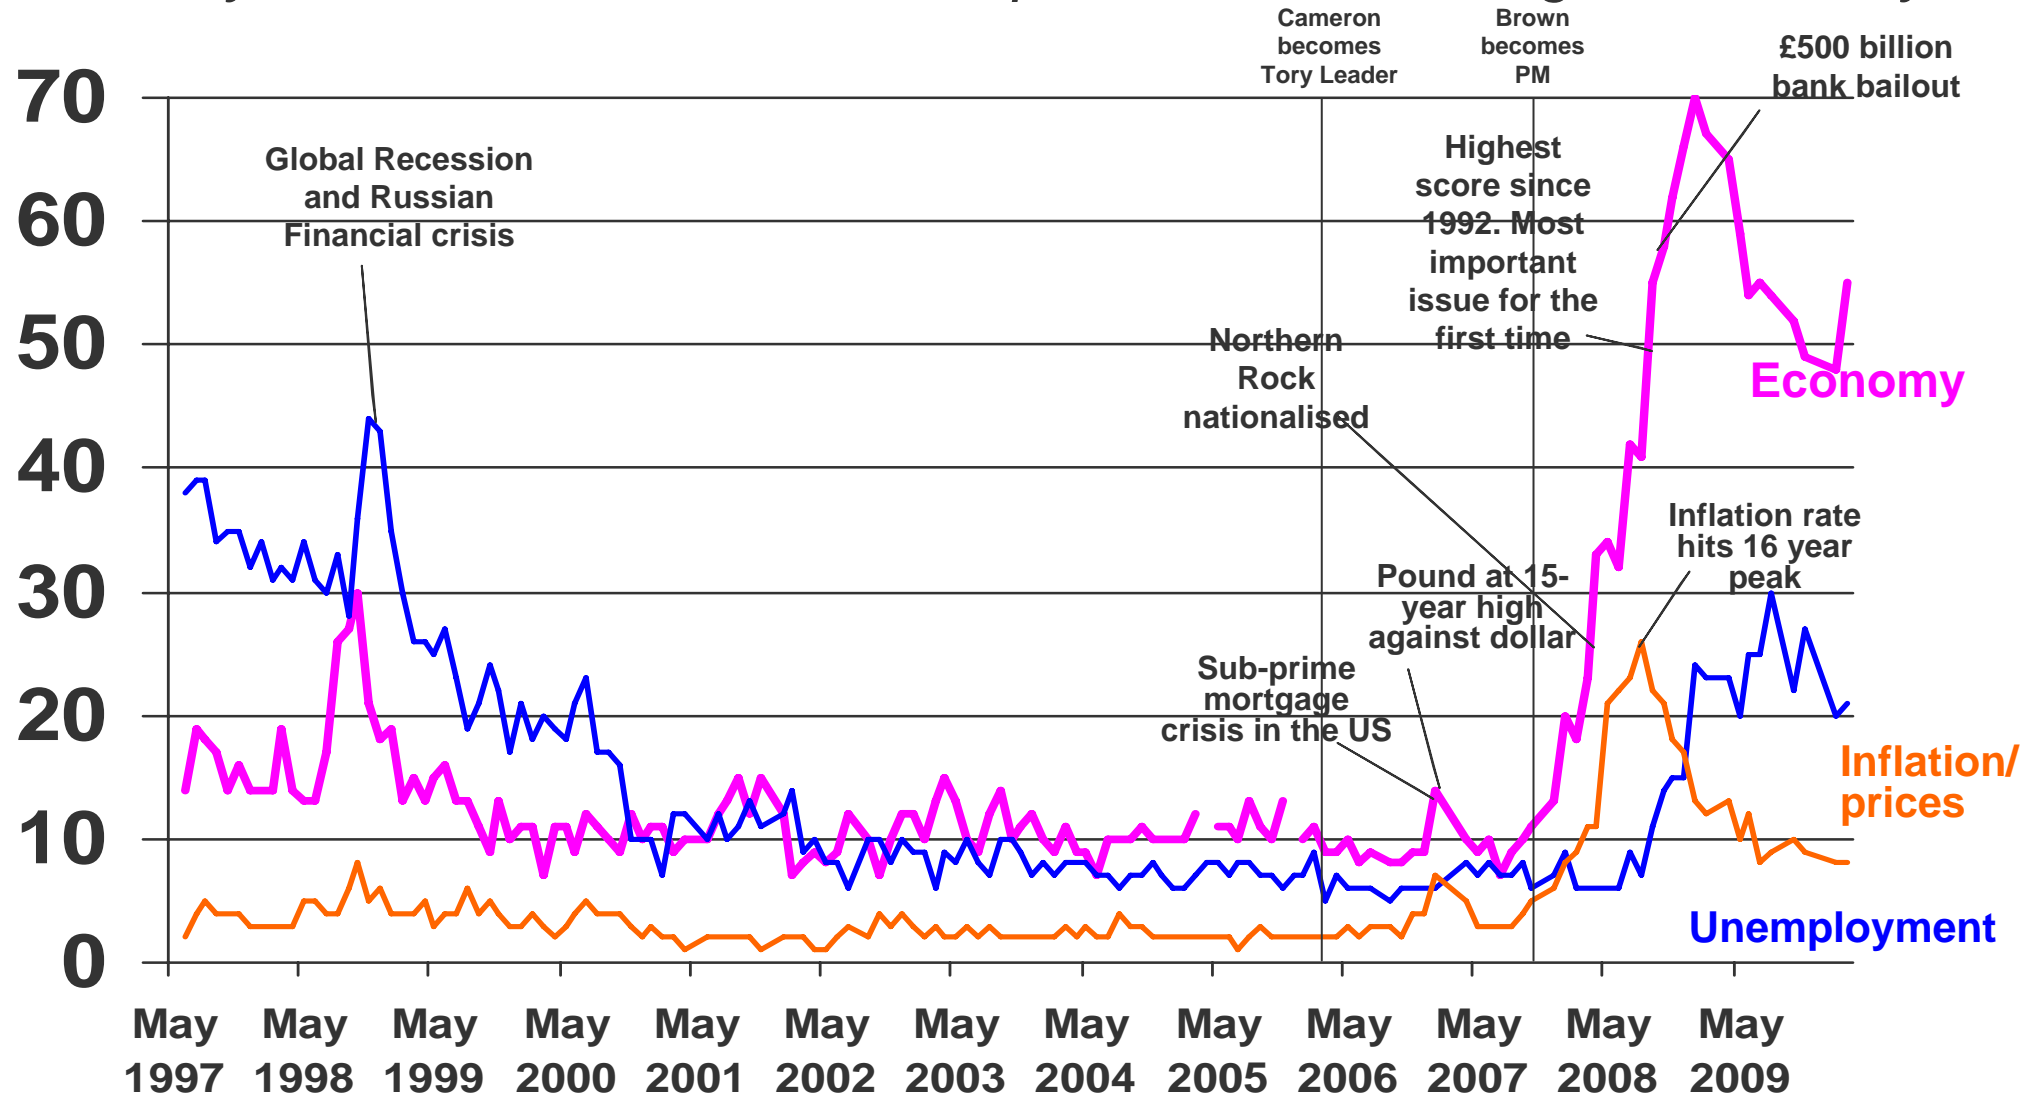

Issues Facing Britain: Economy / Economic situation

What do you see as the most/other important issues facing Britain today?

Ipsos MORI Base: representative sample of c.1,000 British adults age 18+ each month, interviewed face-to-face in home

Source: Ipsos MORI Issues Index

Issues Facing Britain: Economy vs. Unemployment vs. Inflation/Prices

What do you see as the most/other important issues facing Britain today?

Ipsos MORI Base: representative sample of c.1,000 British adults age 18+ each month, interviewed face-to-face in home