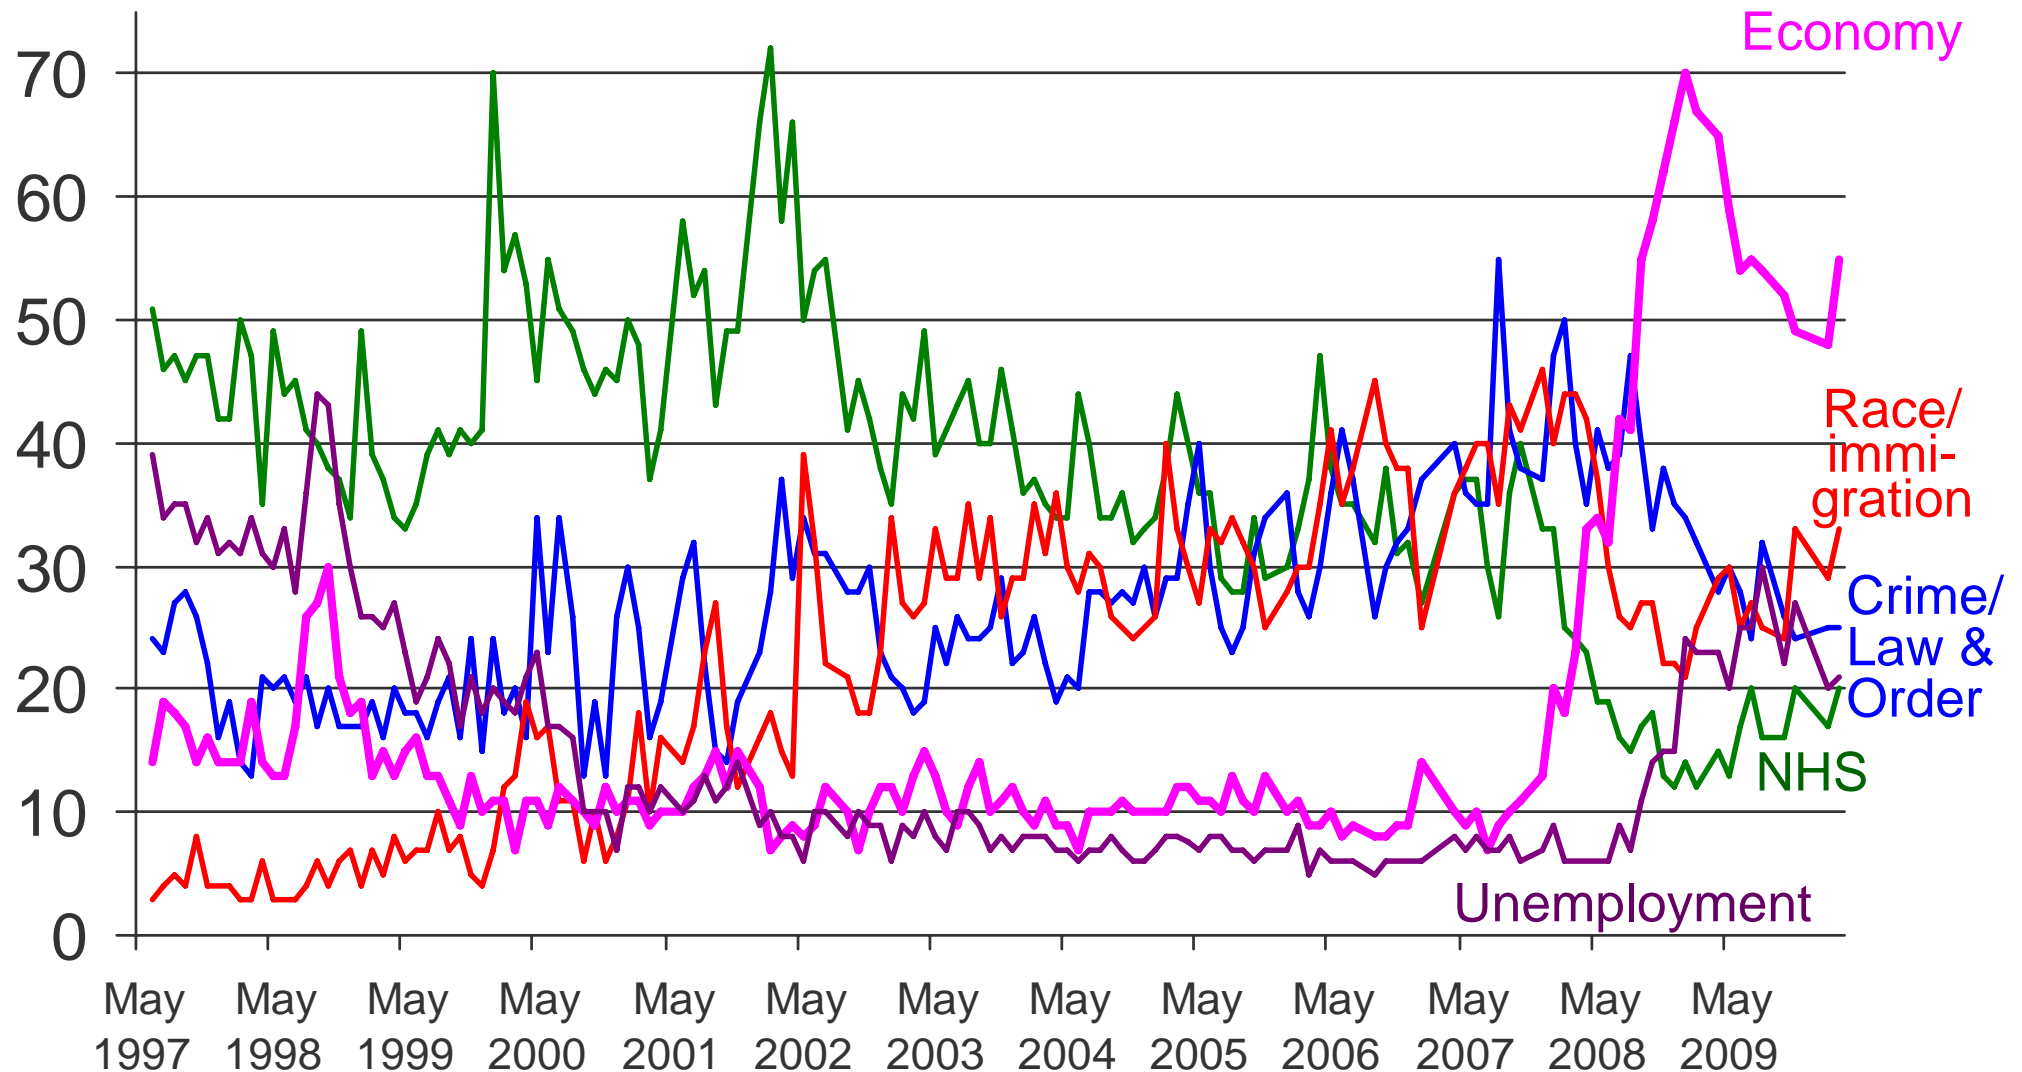

*What would you say is the most important issue facing Britain today?
What do you see as other important issues facing Britain today?*

Issues Facing Britain: Long Term Trends

What do you see as the most/other important issues facing Britain today?

Issues Facing Britain: Economy / Economic situation

What do you see as the most/other important issues facing Britain today?

Ipsos MORI Base: representative sample of c.1,000 British adults age 18+ each month, interviewed face-to-face in home