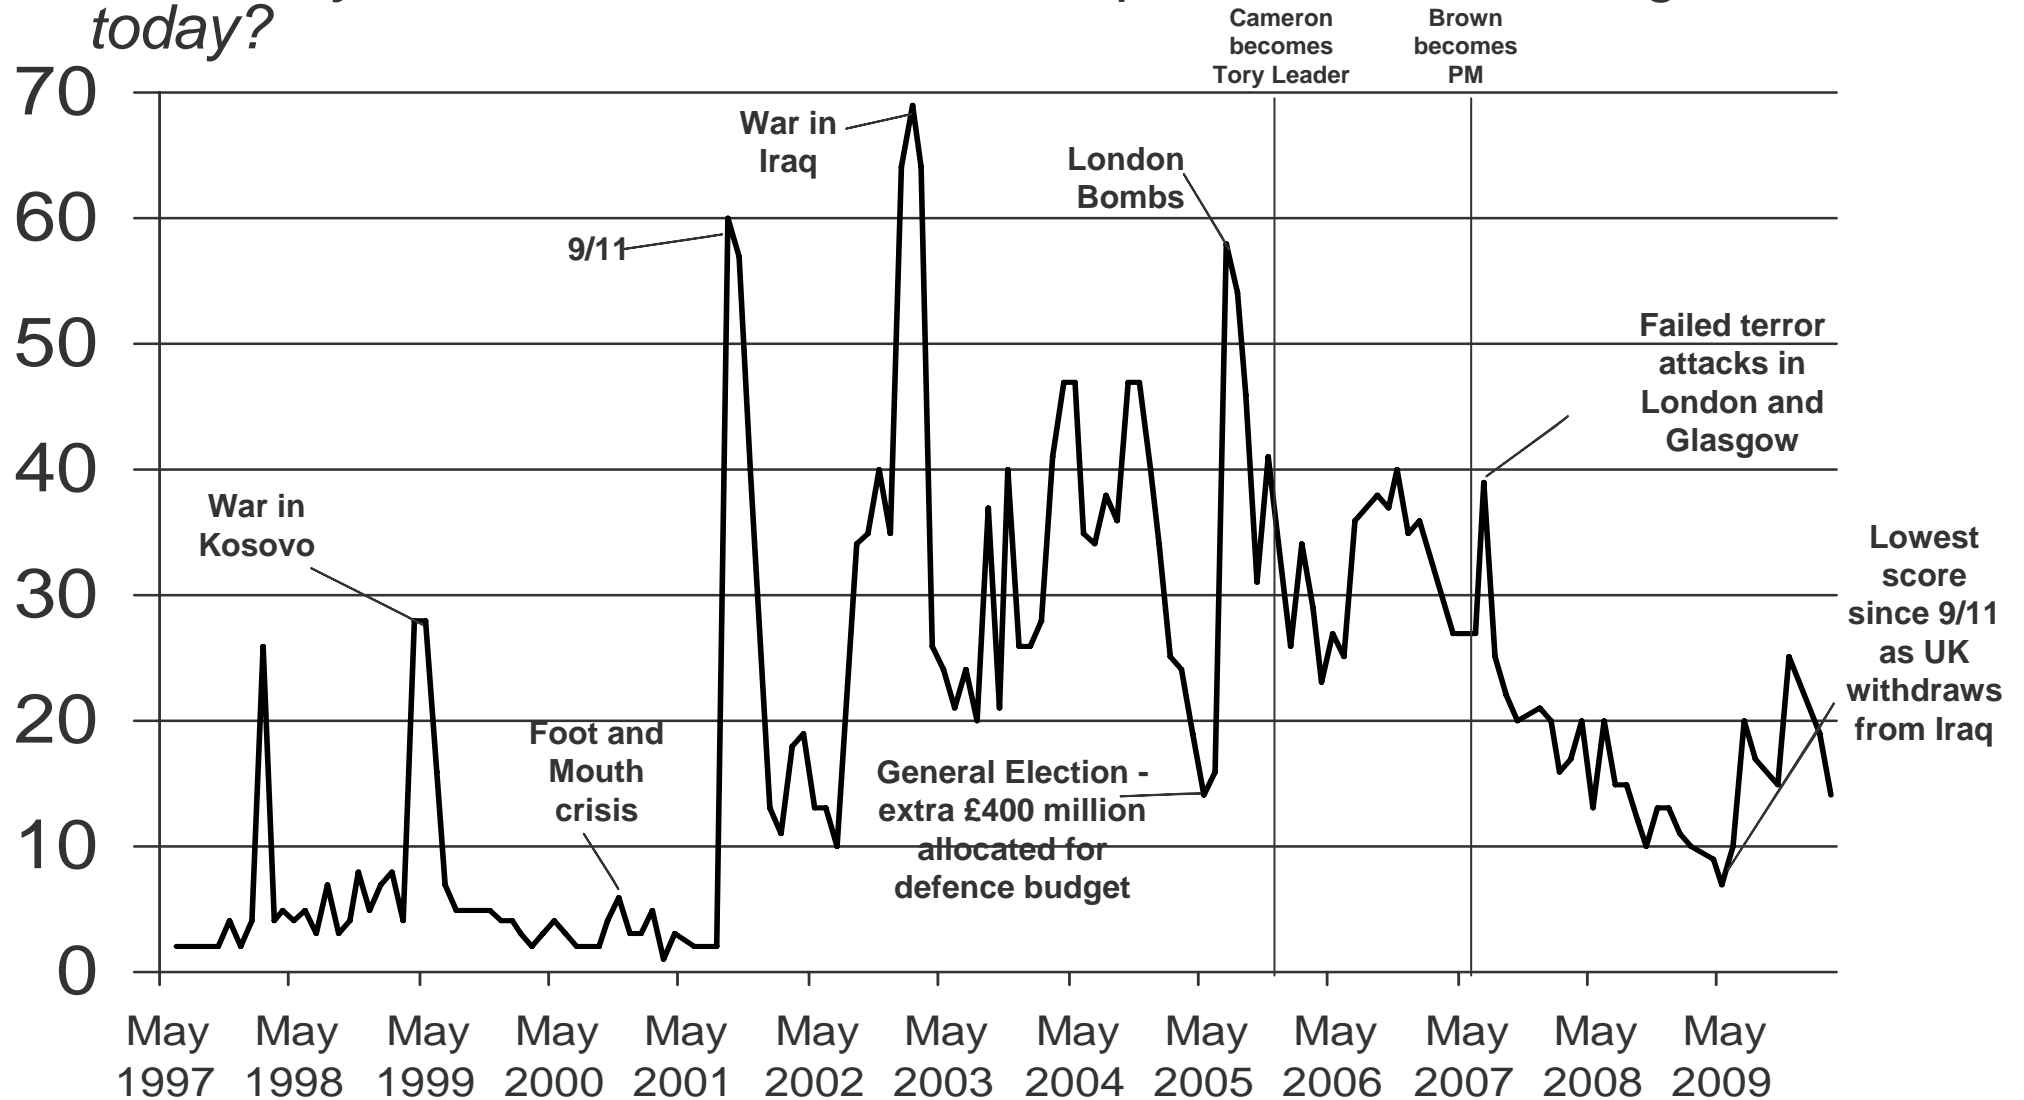

What do you see as the most/other important issues facing Britain today?

Ipsos MORI Base: representative sample of c.1,000 British adults age 18+ each month, interviewed face-to-face in home

Source: Ipsos MORI Issues Index 