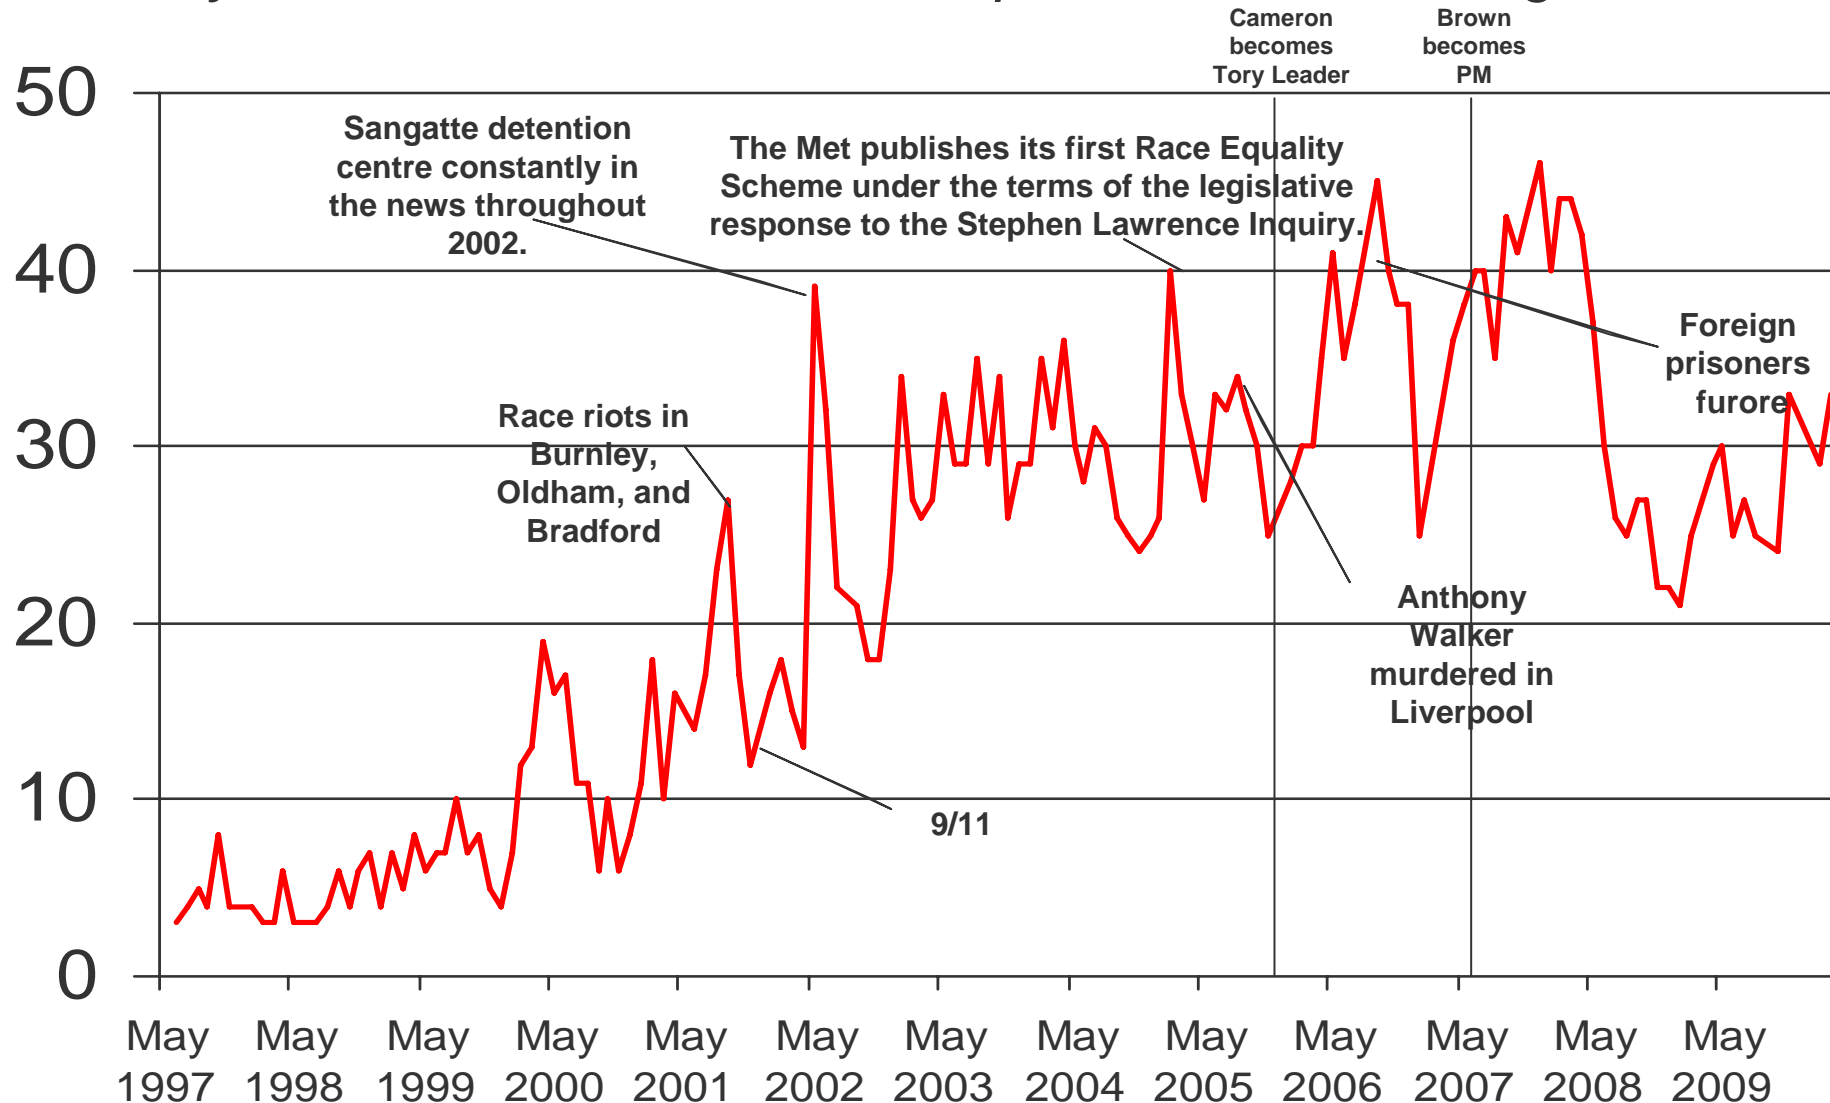

Issues Facing Britain: Economy / Economic situation

What do you see as the most/other important issues facing Britain today?

Ipsos MORI Base: representative sample of c.1,000 British adults age 18+ each month, interviewed face-to-face in home

Source: Ipsos MORI Issues Index

Issues Facing Britain: Economy vs. Unemployment vs. Inflation/Prices

What do you see as the most/other important issues facing Britain today?

Ipsos MORI Base: representative sample of c.1,000 British adults age 18+ each month, interviewed face-to-face in home

Source: Ipsos MORI Issues Index

Issues Facing Britain: Race Relations / Immigration / Immigrants

What do you see as the most/other important issues facing Britain today?

Ipsos MORI Base: representative sample of c.1,000 British adults age 18+ each month, interviewed face-to-face in home