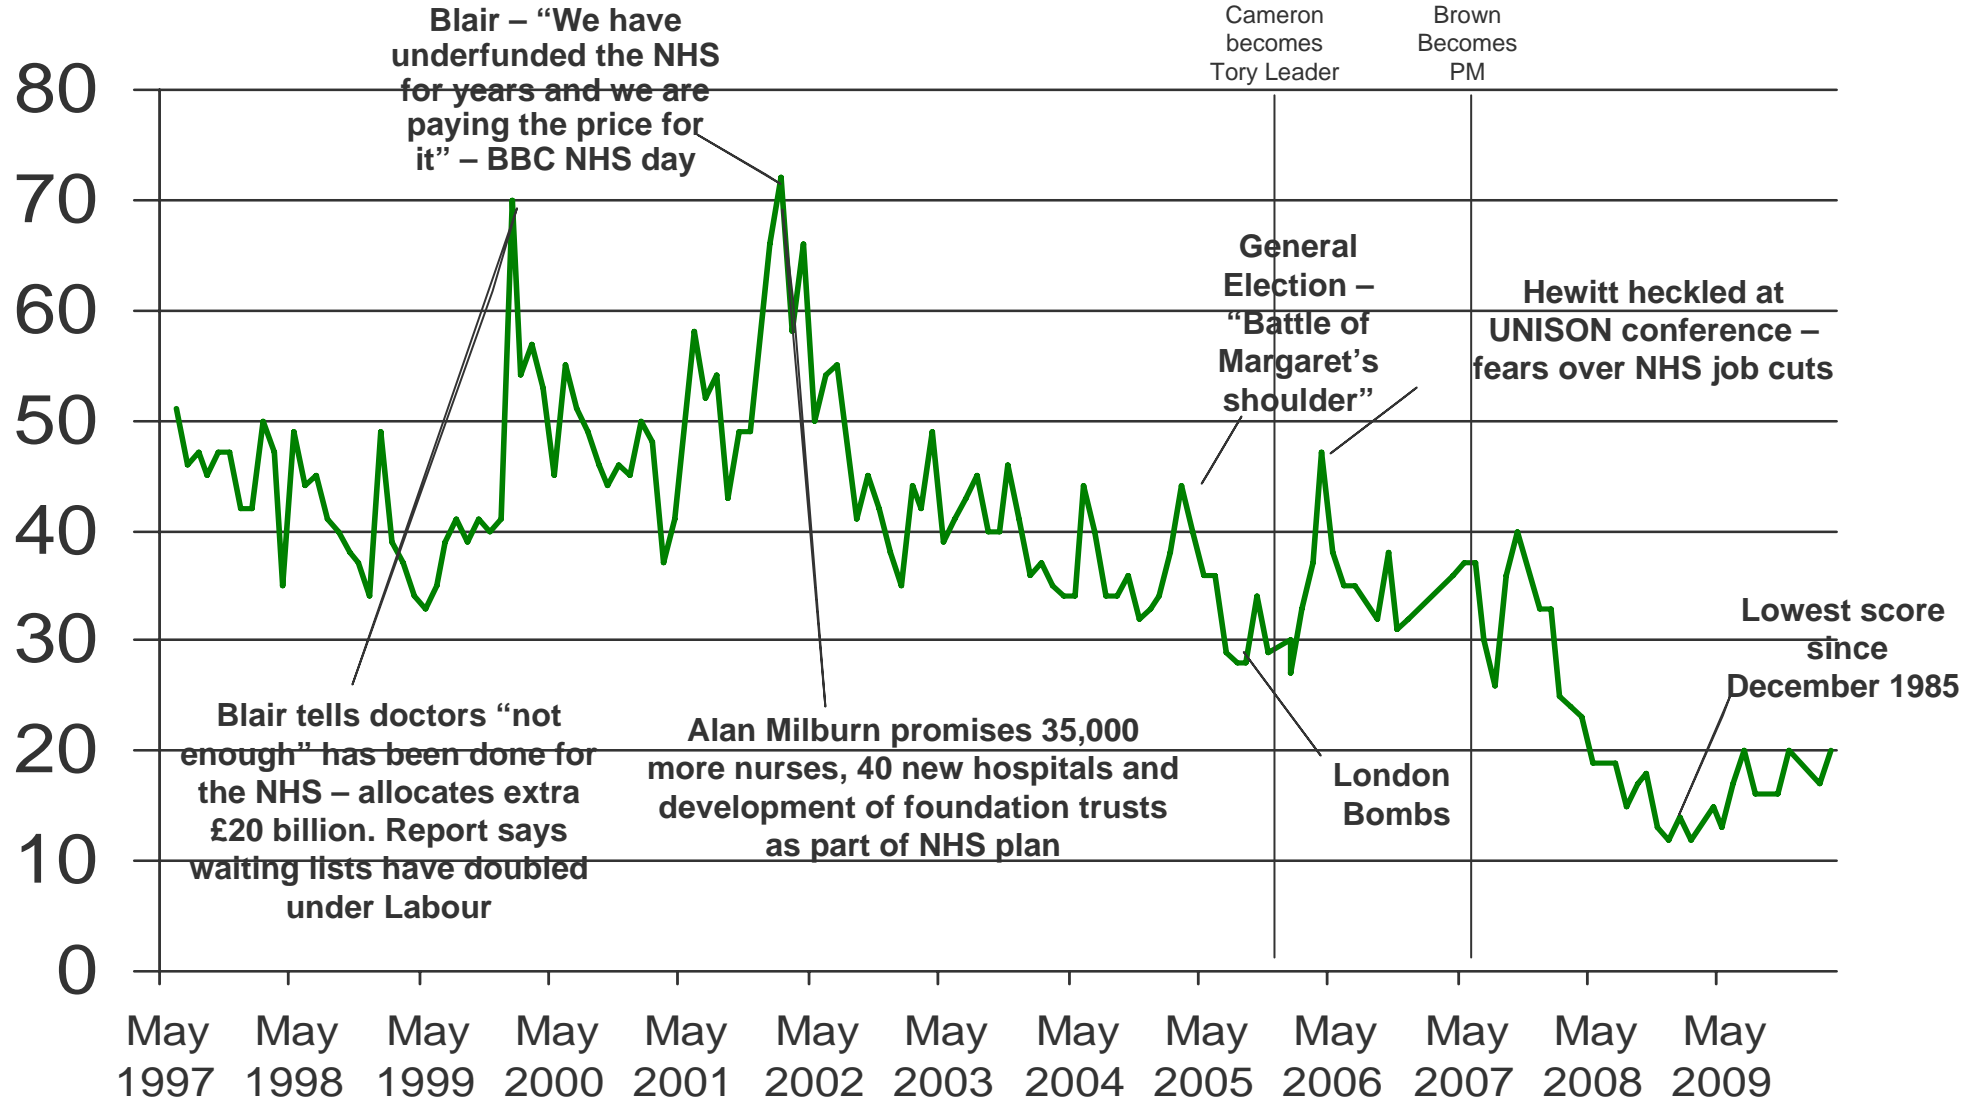

Source: Ipsos MORI Issues Index 

Issues Facing Britain: Crime / Law & Order / Violence / Vandalism / ASB

What do you see as the most/other important issues facing Britain today?

Ipsos MORI Base: representative sample of c.1,000 British adults age 18+ each month, interviewed face-to-face in home

Source: Ipsos MORI Issues Index 

Issues Facing Britain: Unemployment / Factory closure / Lack of industr

What do you see as the most/other important issues facing Britain today?

Ipsos MORI Base: representative sample of c.1,000 British adults age 18+ each month, interviewed face-to-face in home

Source: Ipsos MORI Issues Index 

Issues Facing Britain: NHS / Hospitals / Healthcare

What do you see as the most/other important issues facing Britain today?

Ipsos MORI Base: representative sample of c.1,000 British adults age 18+ each month, interviewed face-to-face in home