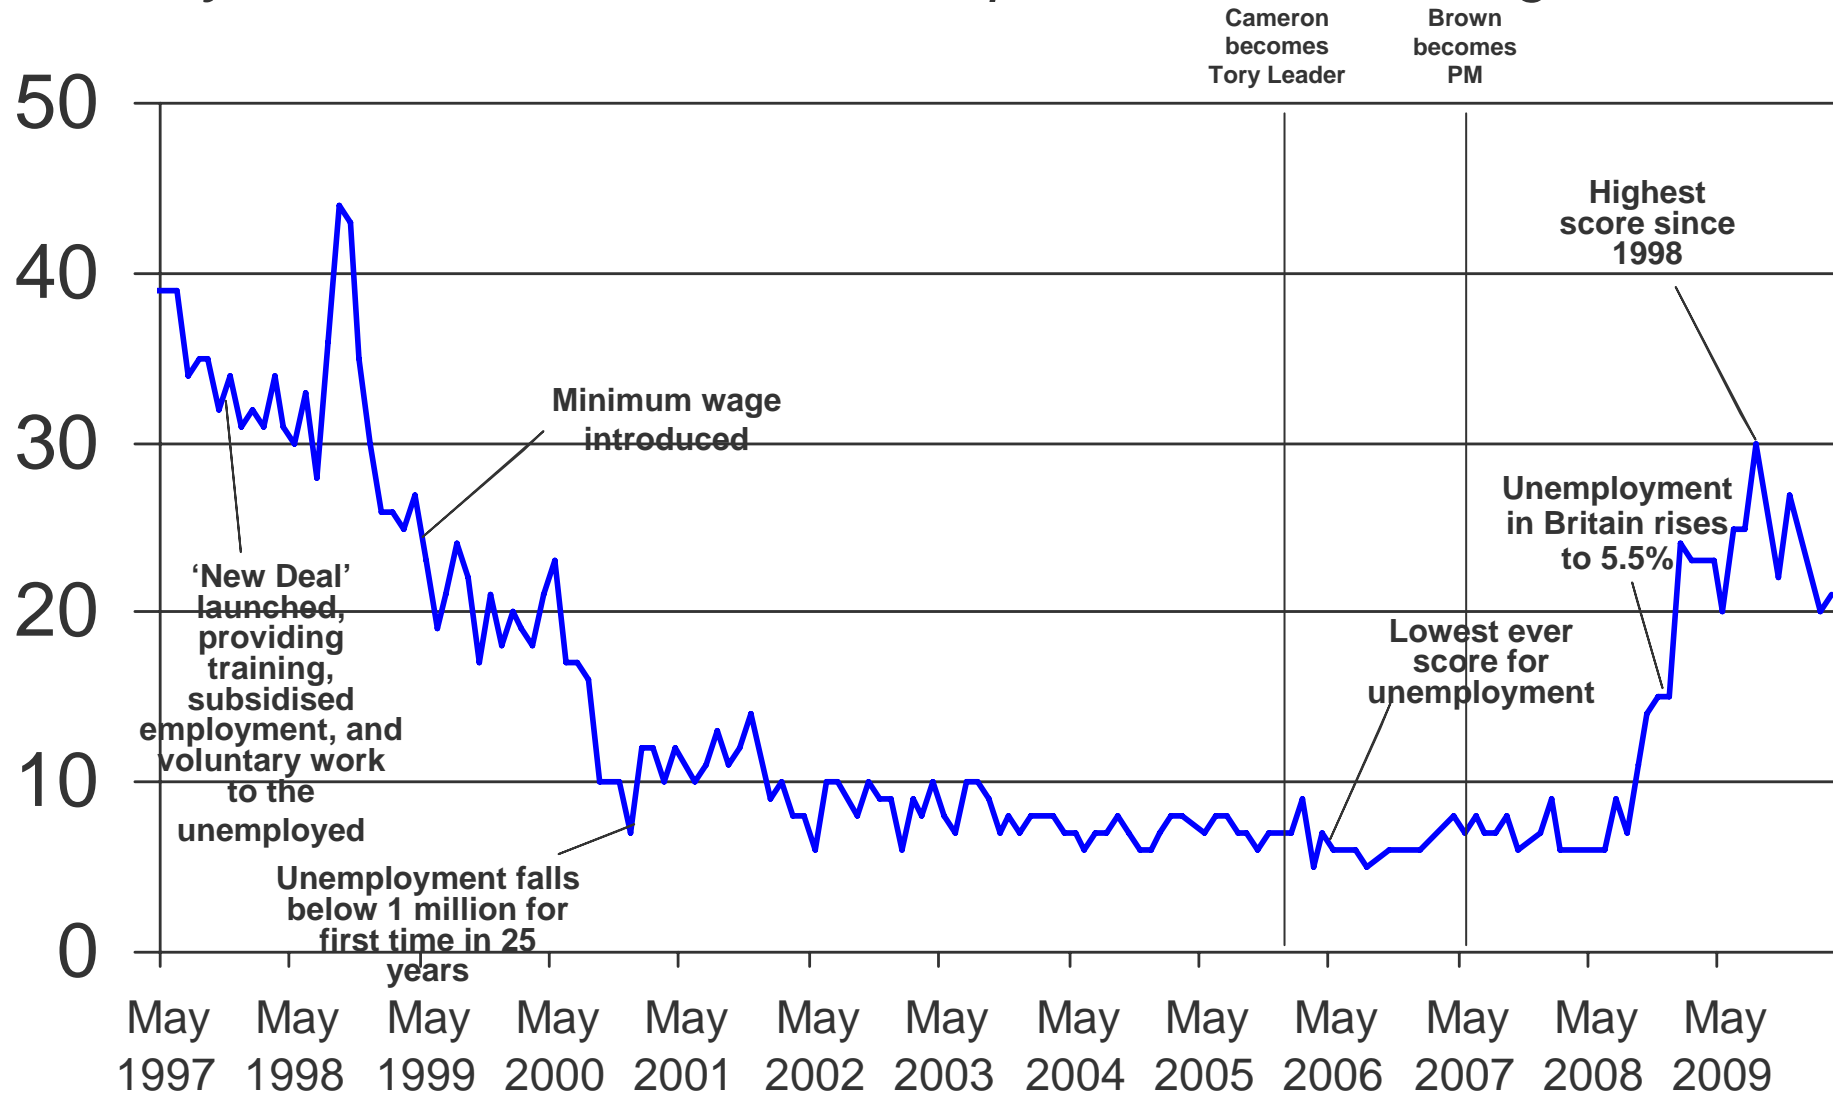

Issues Facing Britain: Unemployment / Factory closure / Lack of industr

What do you see as the most/other important issues facing Britain today?

Ipsos MORI Base: representative sample of c.1,000 British adults age 18+ each month, interviewed face-to-face in home

Source: Ipsos MORI Issues Index