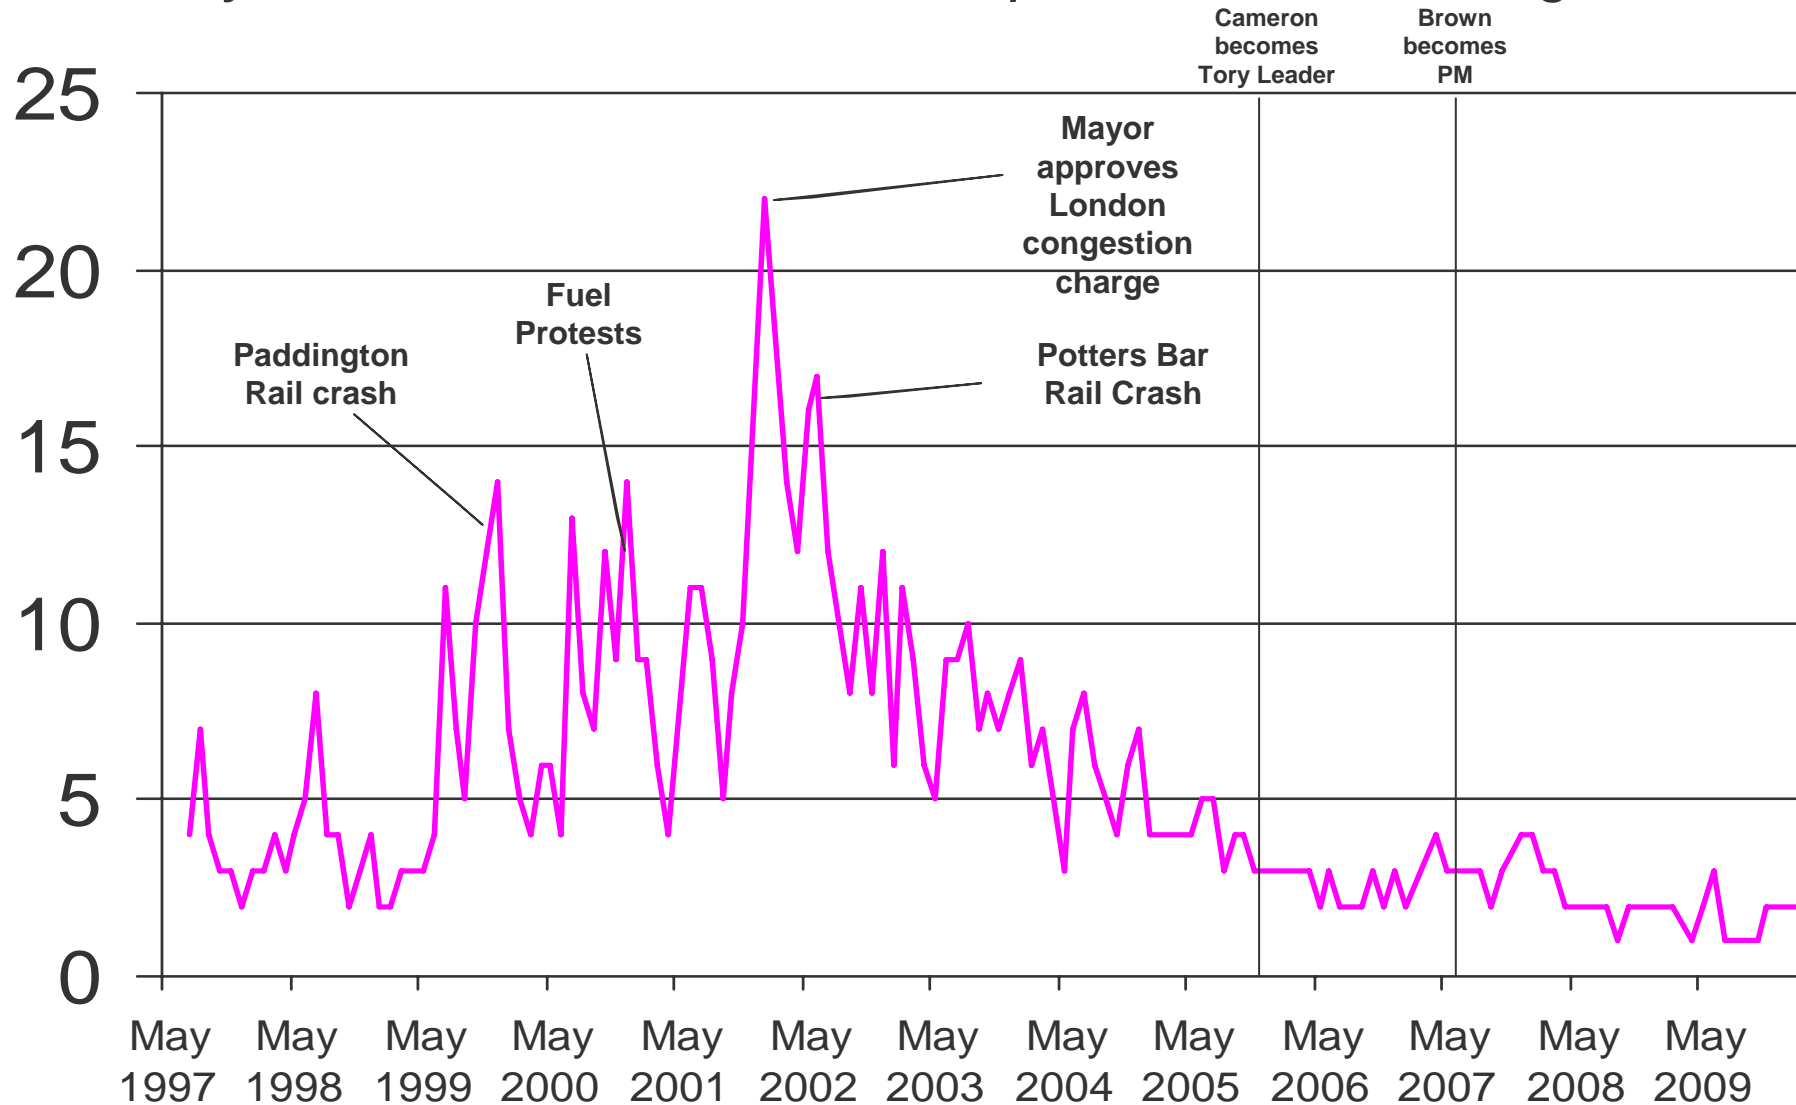

What do you see as the most/other important issues facing Britain today?

Ipsos MORI Base: representative sample of c.1,000 British adults age 18+ each month, interviewed face-to-face in home

Source: Ipsos MORI Issues Index