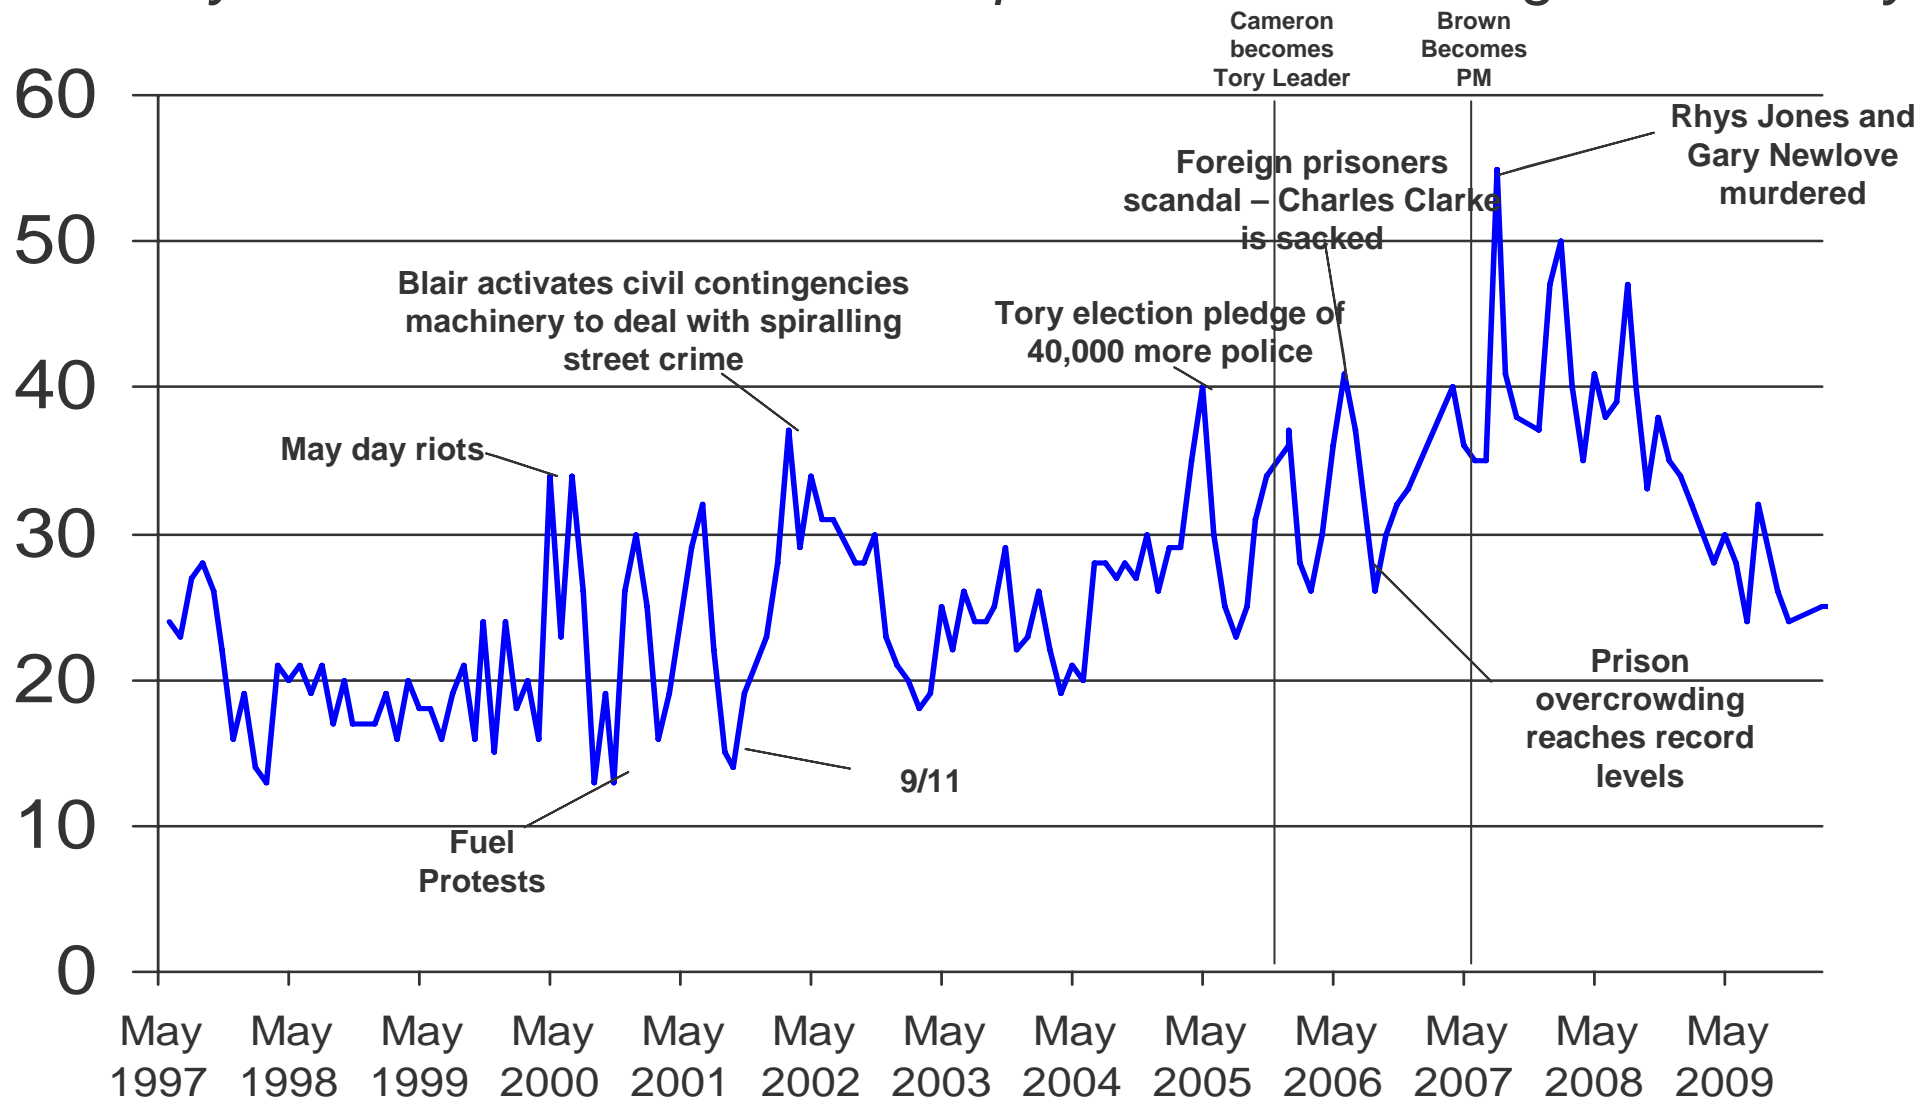

Source: Ipsos MORI Issues Index

Issues Facing Britain: Race Relations / Immigration / Immigrants

What do you see as the most/other important issues facing Britain today?

Ipsos MORI Base: representative sample of c.1,000 British adults age 18+ each month, interviewed face-to-face in home

Source: Ipsos MORI Issues Index 

Issues Facing Britain: Crime / Law & Order / Violence / Vandalism / ASB

What do you see as the most/other important issues facing Britain today?

Ipsos MORI Base: representative sample of c.1,000 British adults age 18+ each month, interviewed face-to-face in home