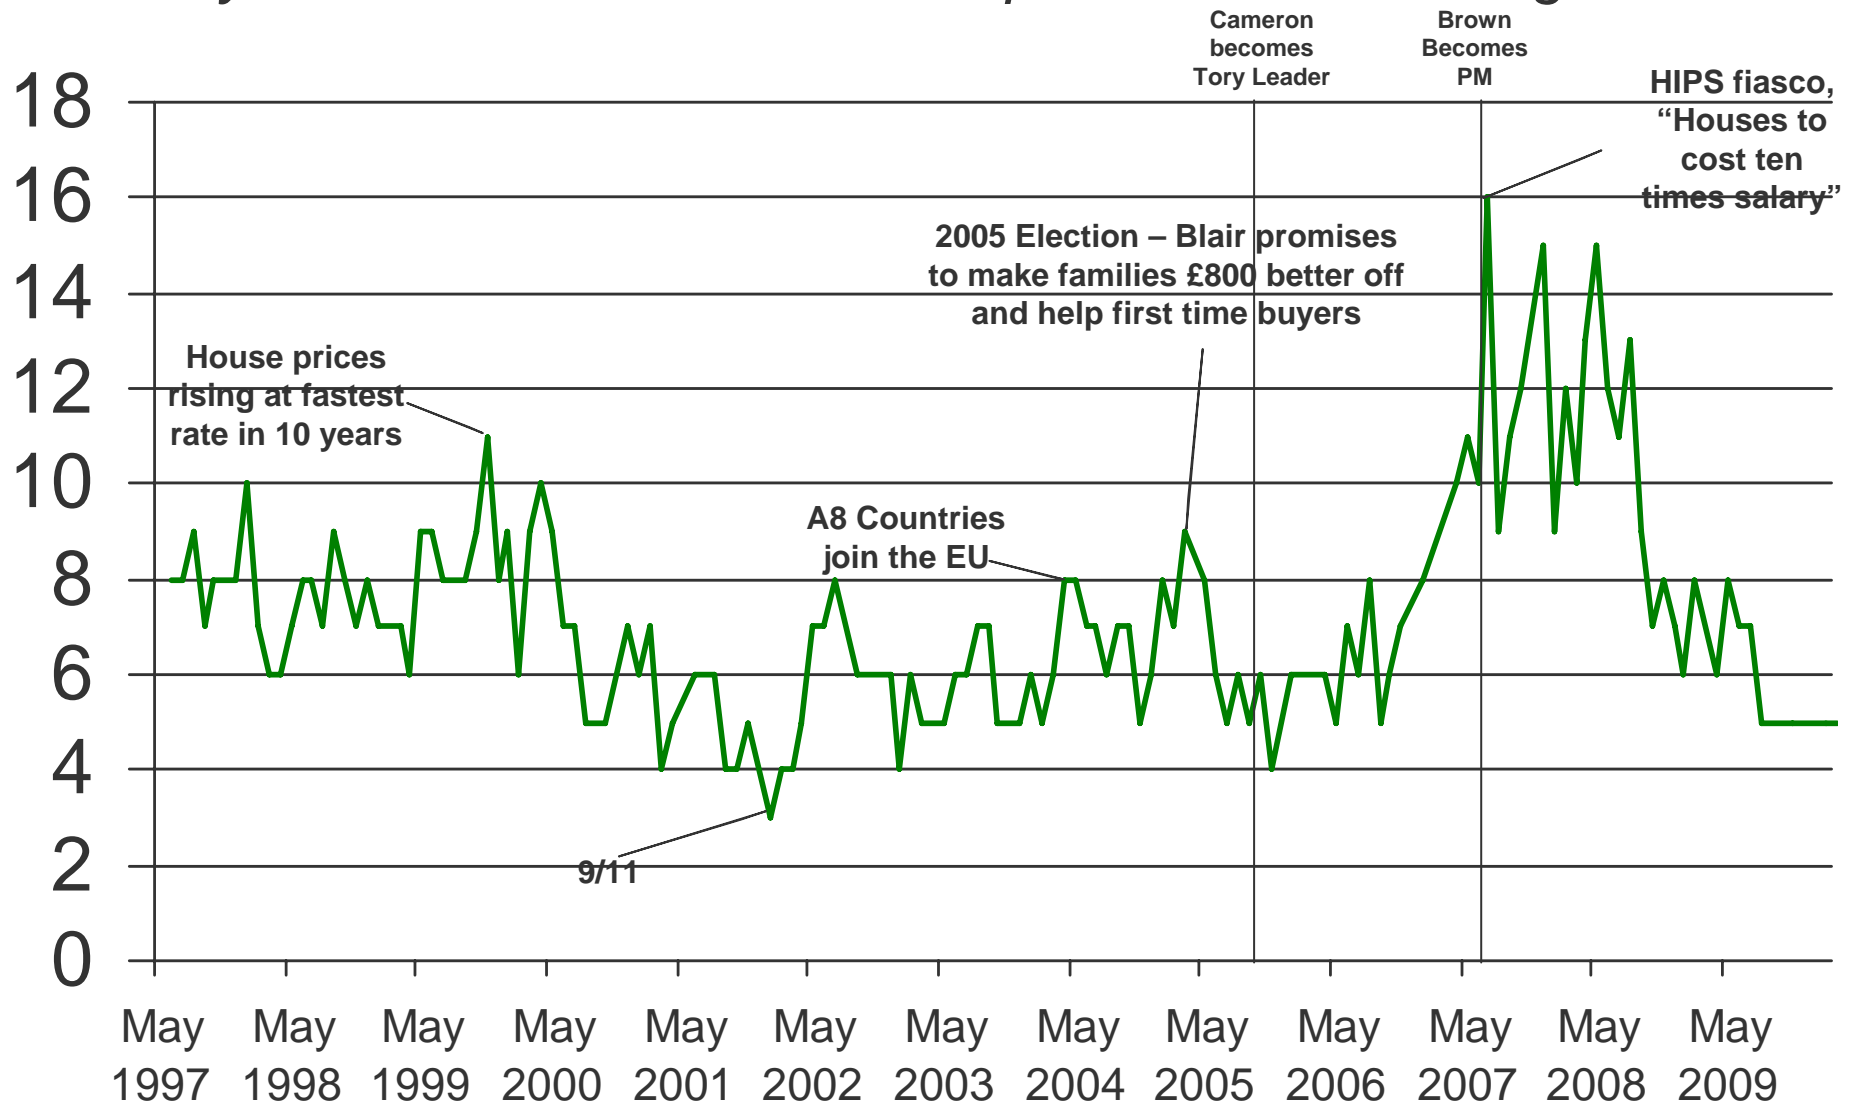

What do you see as the most/other important issues facing Britain today?

Ipsos MORI Base: representative sample of c.1,000 British adults age 18+ each month, interviewed face-to-face in home

Source: Ipsos MORI Issues Index 

Issues Facing Britain: Pollution / Environment

What do you see as the most/other important issues facing Britain today?

Ipsos MORI Base: representative sample of c.1,000 British adults age 18+ each month, interviewed face-to-face in home

Source: Ipsos MORI Issues Index 

Issues Facing Britain: Housing

What do you see as the most/other important issues facing Britain today?

Ipsos MORI Base: representative sample of c.1,000 British adults age 18+ each month, interviewed face-to-face in home