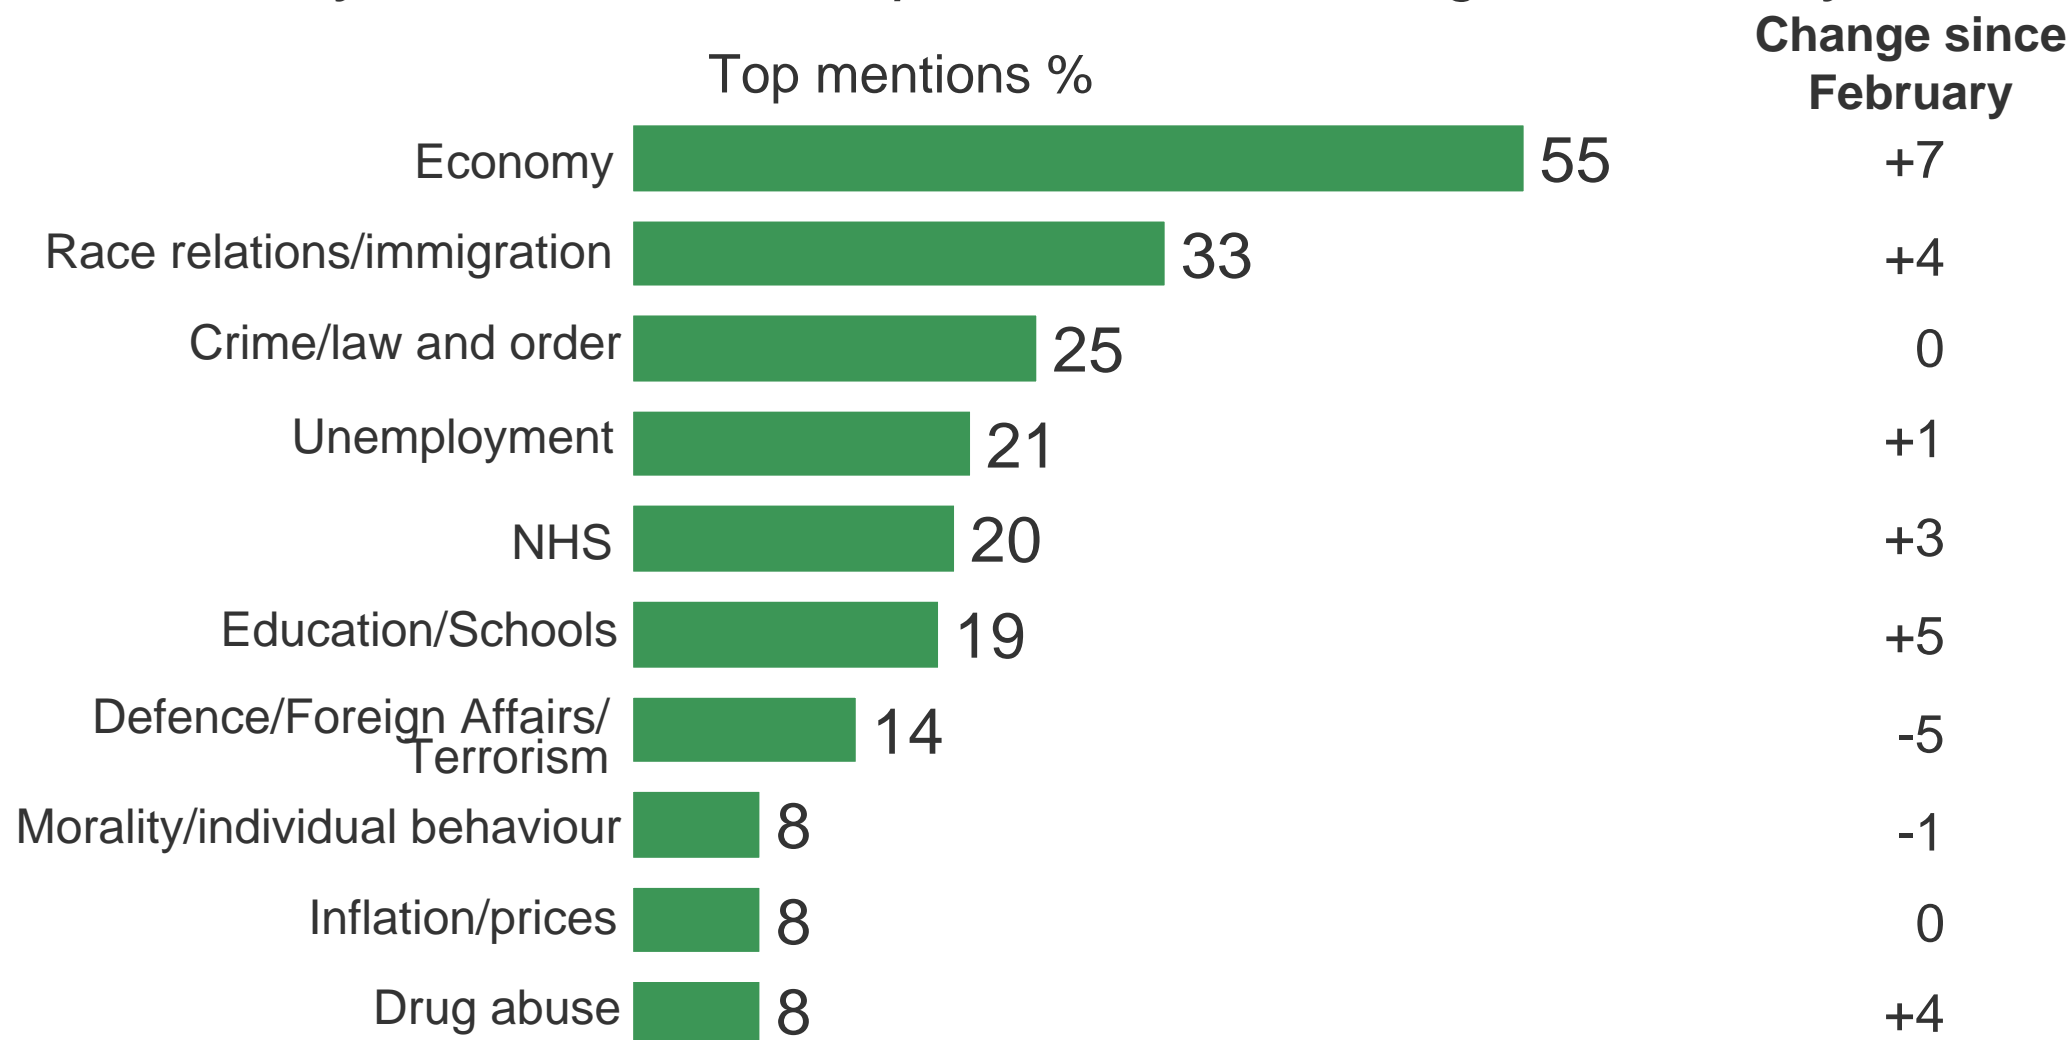

*What would you say is the most important issue facing Britain today?
What do you see as other important issues facing Britain today?*

Issues Facing Britain: Long Term Trends

What do you see as the most/other important issues facing Britain today?

Issues Facing Britain: Economy / Economic situation

What do you see as the most/other important issues facing Britain today?

Ipsos MORI Base: representative sample of c.1,000 British adults age 18+ each month, interviewed face-to-face in home