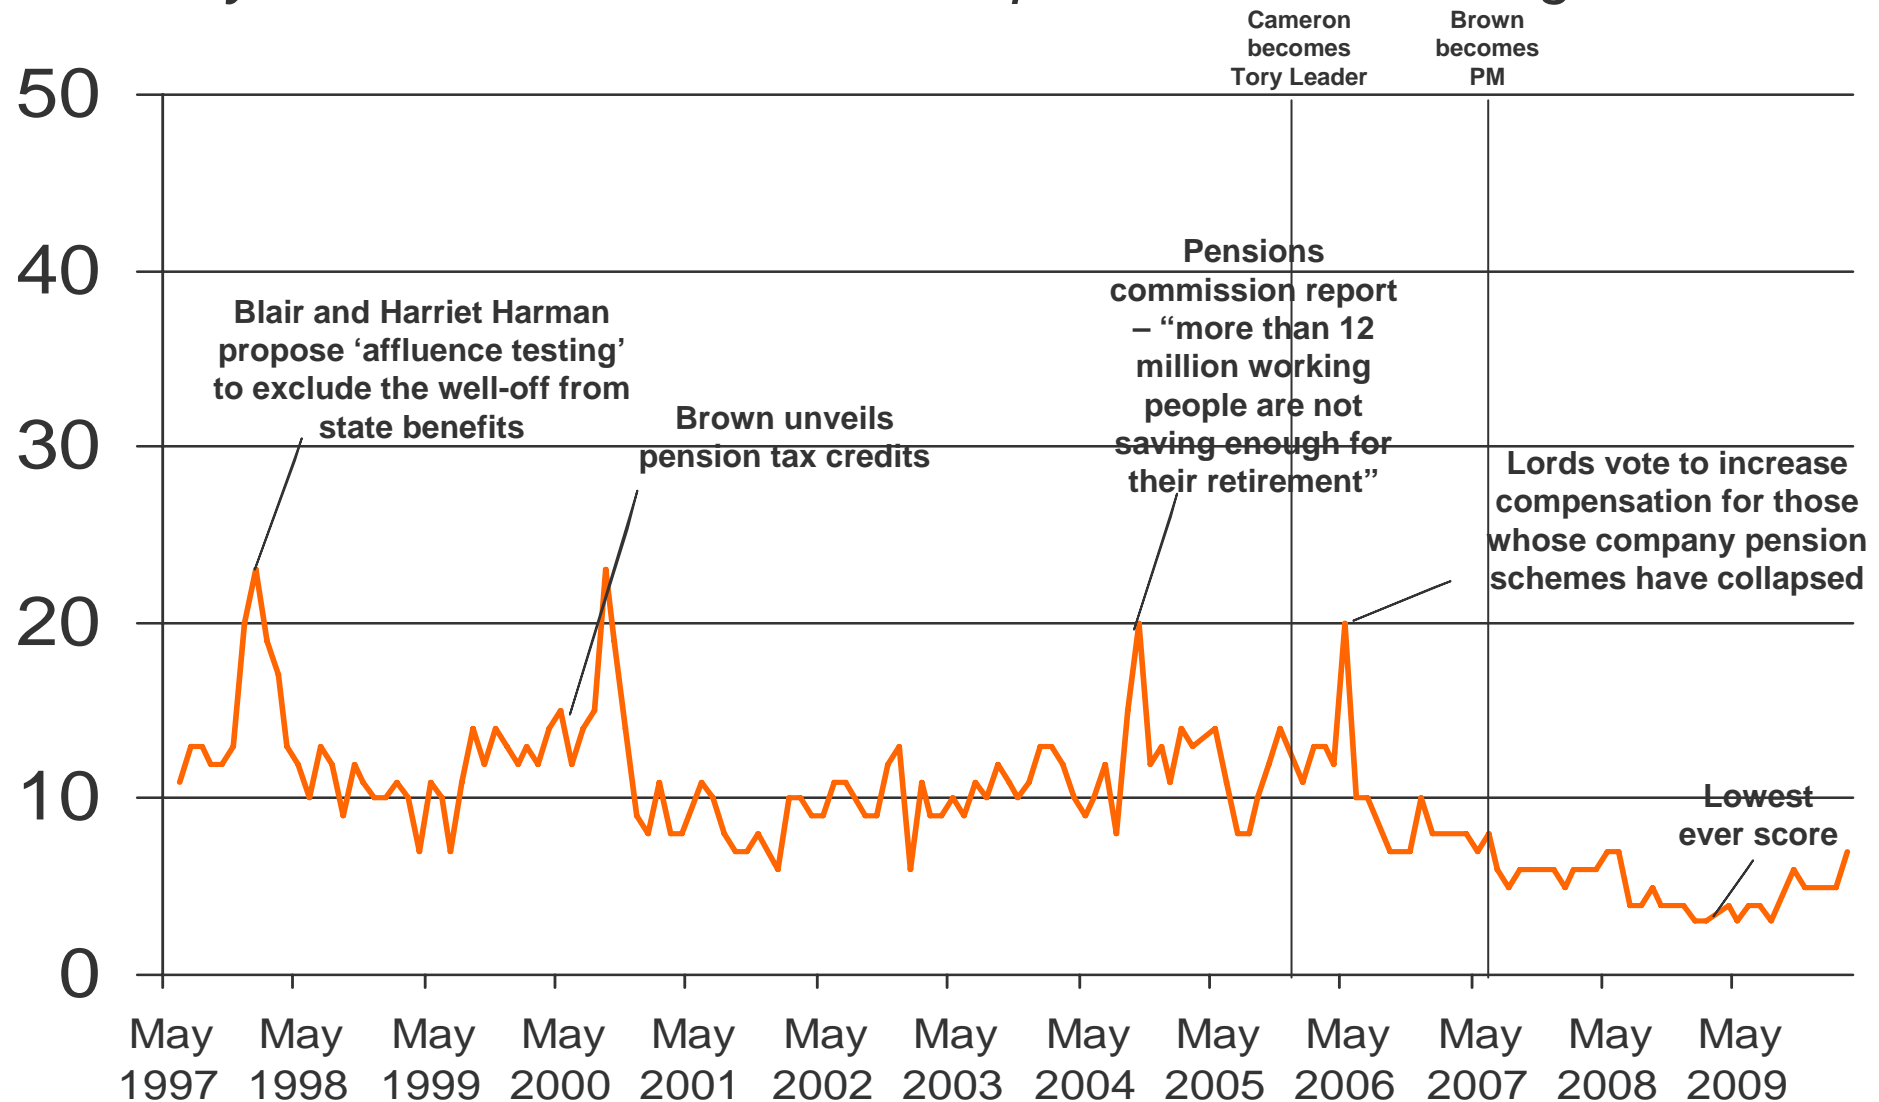

What do you see as the most/other important issues facing Britain today?

Ipsos MORI Base: representative sample of c.1,000 British adults age 18+ each month, interviewed face-to-face in home

Source: Ipsos MORI Issues Index 

Issues Facing Britain: Pollution / Environment

What do you see as the most/other important issues facing Britain today?

Ipsos MORI Base: representative sample of c.1,000 British adults age 18+ each month, interviewed face-to-face in home

Source: Ipsos MORI Issues Index 

Issues Facing Britain: Housing

What do you see as the most/other important issues facing Britain today?

Ipsos MORI Base: representative sample of c.1,000 British adults age 18+ each month, interviewed face-to-face in home

Source: Ipsos MORI Issues Index 

Issues Facing Britain: Pensions/Benefits/Social security

What do you see as the most/other important issues facing Britain today?

Ipsos MORI Base: representative sample of c.1,000 British adults age 18+ each month, interviewed face-to-face in home