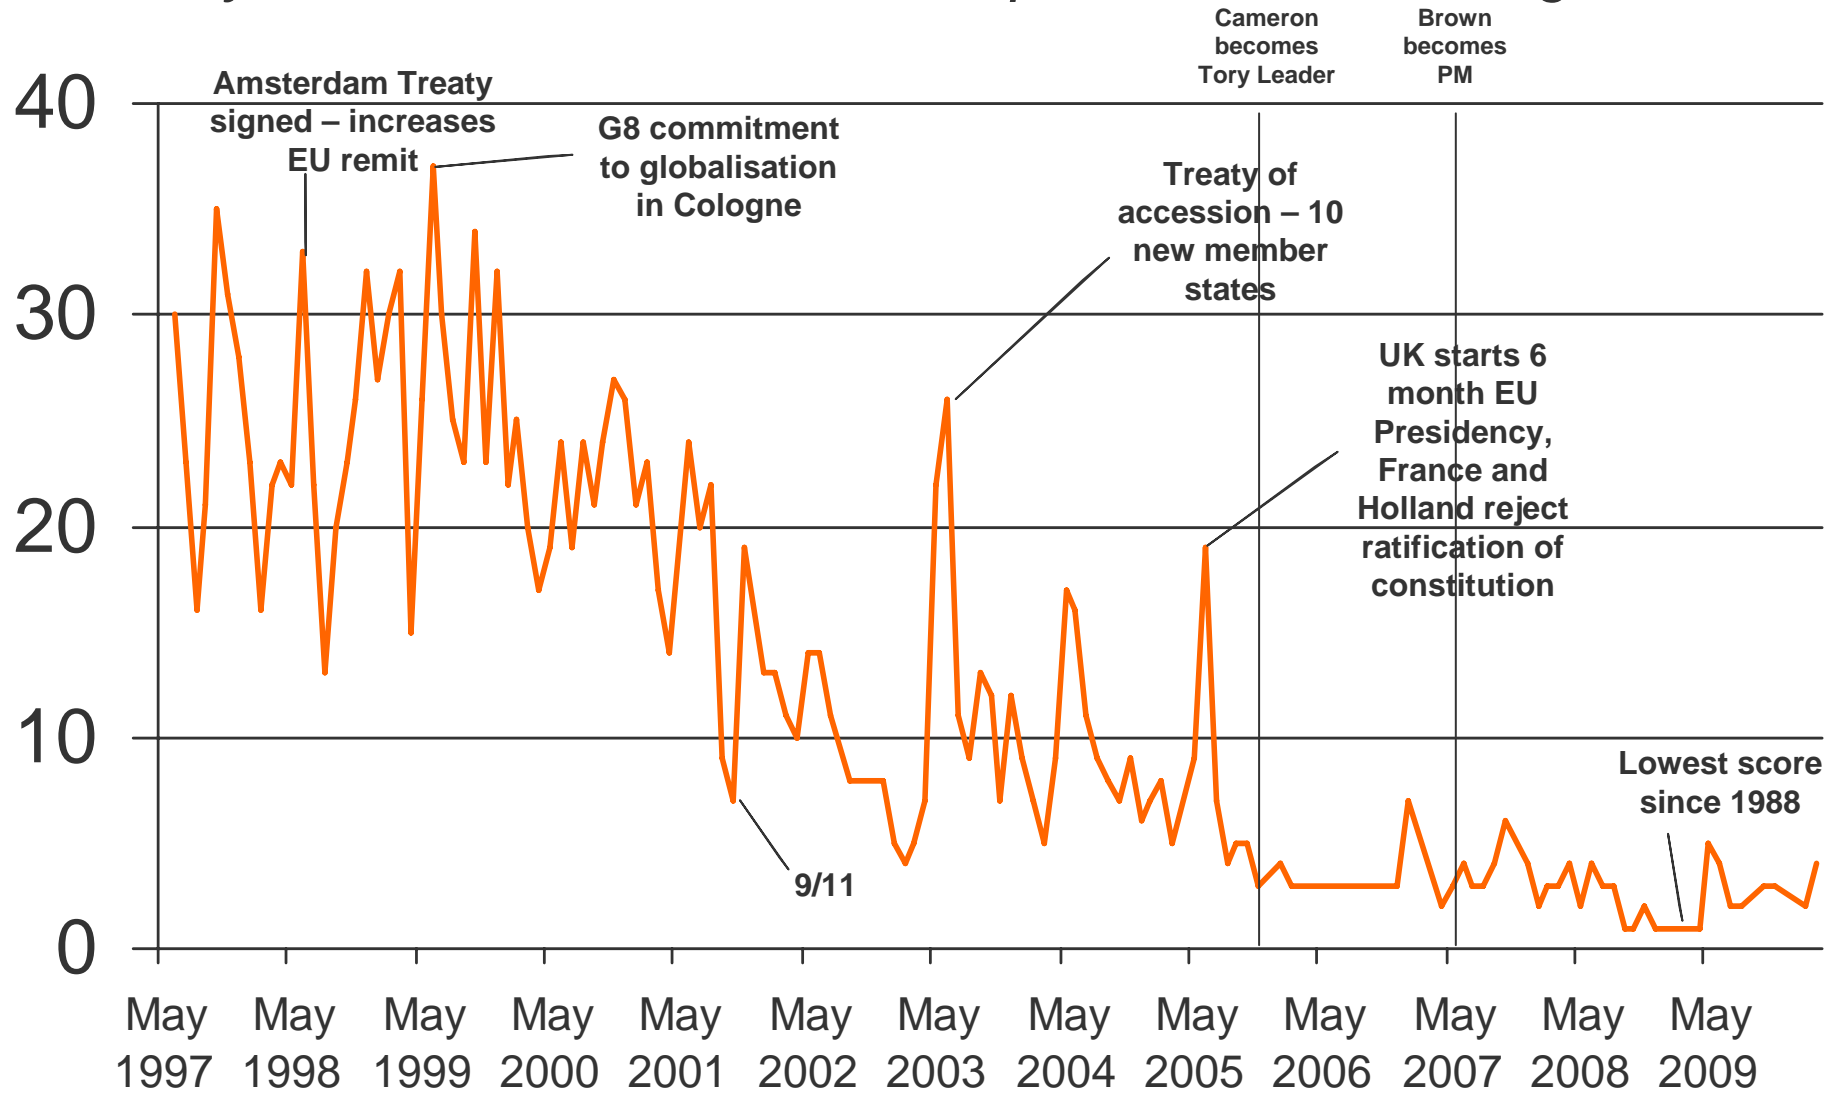

Issues Facing Britain: Common Market / Europe / Euro / EU

What do you see as the most/other important issues facing Britain today?